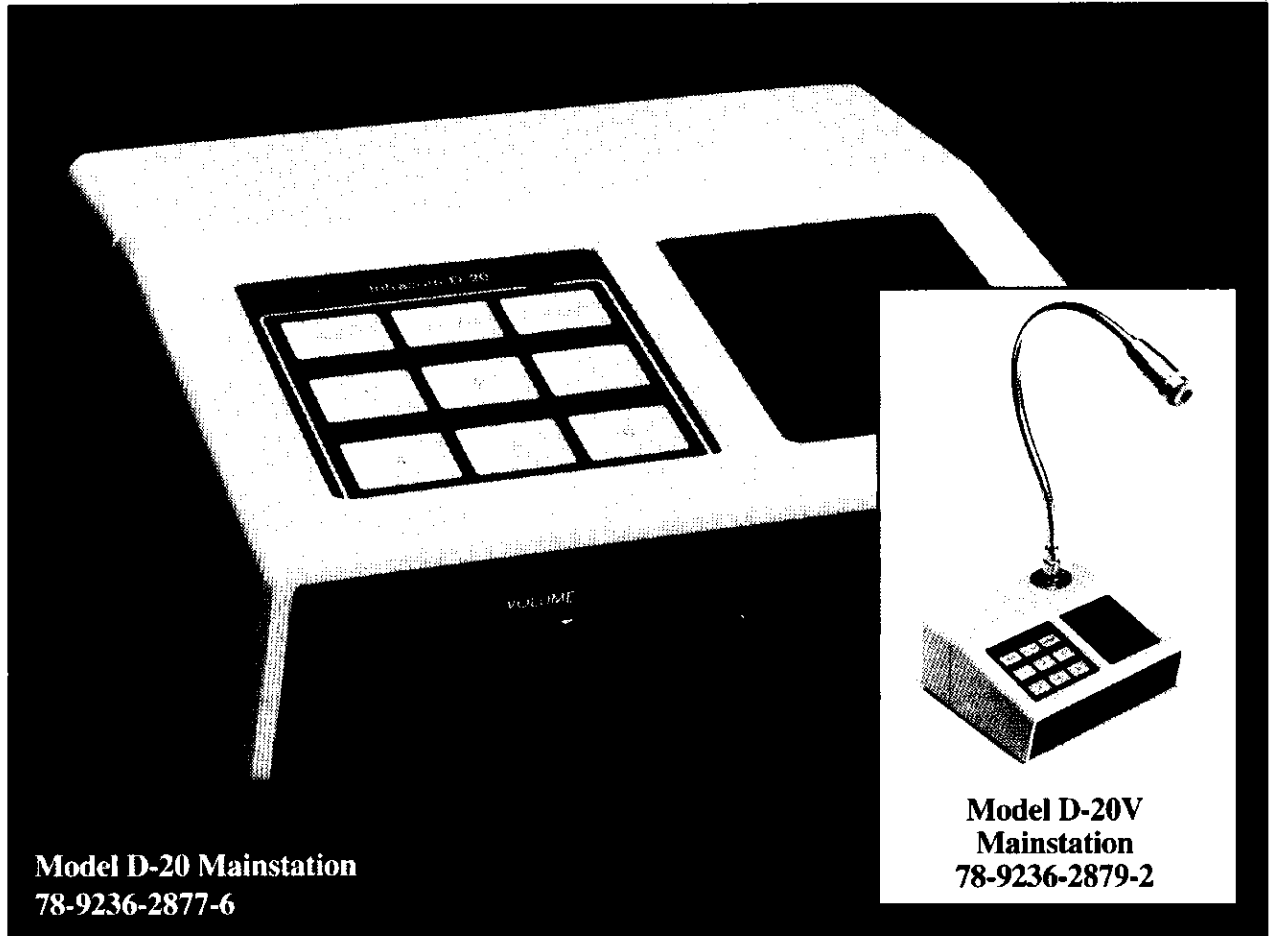

3M Intracom

Operating Guide

Model D-20, D-20V

Model D-20 Mainstation
78-9236-2877-6

**Model D-20V
Mainstation**
78-9236-2879-2

Important

Read this operating guide completely before operating the unit.

Introduction

The 3M INTRACOM System delivers reliable operation in continuous-duty applications. The Model D-20 and D-20V provide maximum voice clarity under various noise conditions.

Installation

The System should be installed by an authorized 3M Sound Products dealer representative for proper connection.