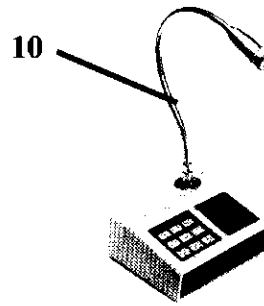

Model D-20 and D-20V Mainstation

Operating Controls

- 1. Power Switch:** Provides power to mainstation.
- 2. Power Indicator Light:** Indicates power is on and the system is ready to operate.
- 3. Volume Control:** Adjusts INCOMING audio level. NOTE: Volume level adjustments for alert tone and outside speakers are set by the installer.
- 4. Channel Selector Switches:** (1-6) control talk/listen communication for numbered channels. Operator touches switch to talk and releases switch to listen.
- 5. Indicator Lights:** Red indicates TALK mode, Green indicates LISTEN mode, Yellow indicates channel on "HOLD", Flashing Yellow indicates incoming call WAITING.
- 6. Hold Switch:** Places selected channel in "HOLD" mode.
- 7. All Call Switch:** Controls conversation with all channels simultaneously.
- 8. Standby Switch:** Silences incoming audio to eliminate undersired background noise pickup when unit is not in use. Touching any CHANNEL SELECTOR SWITCH releases STANDBY mode.
- 9. Standby Indicator Light:** Indicates unit is in STANDBY mode.
- 10. Voice-Operated Switching (VOX) Microphone**