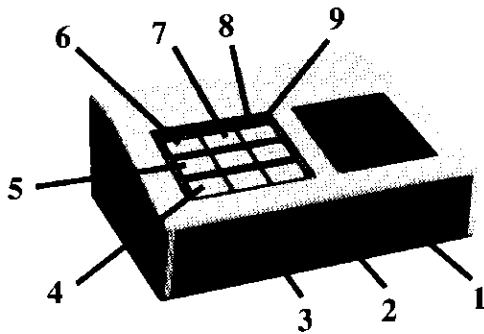

Model D-20 and D-20V Mainstation

Operating Controls

1. **1. Power Switch:** Provides power to mainstation.
2. **2. Power Indicator Light:** Indicates power is on and the system is ready to operate.
3. **3. Volume Control:** Adjusts INCOMING audio level. NOTE: Volume level adjustments for alert tone and outside speakers are set by the installer.
4. **4. Channel Selector Switches:** (1-6) control talk/listen communication for numbered channels. Operator touches switch to talk and releases switch to listen.
5. **5. Indicator Lights:** Red indicates TALK mode, Green indicates LISTEN mode, Yellow indicates channel on "HOLD", Flashing Yellow indicates incoming call WAITING.
6. **6. Hold Switch:** Places selected channel in "HOLD" mode.
7. **7. All Call Switch:** Controls conversation with all channels simultaneously.
8. **8. Standby Switch:** Silences incoming audio to eliminate undersired background noise pickup when unit is not in use. Touching any CHANNEL SELECTOR SWITCH releases STANDBY mode.
9. **9. Standby Indicator Light:** Indicates unit is in STANDBY mode.
10. **10. Voice-Operated Switching (VOX) Microphone**

Operating Instructions

1. Slide Power Switch to right. Green POWER INDICATOR lights. NOTE: If random pattern of indicator lights appears, simply touch each CHANNEL SELECTOR SWITCH, then the STANDBY SWITCH.
2. **D-20 TALK / LISTEN:** To talk, press any CHANNEL SELECTOR SWITCH. While talking, the red INDICATOR lamp lights, indicating TALK mode. Release switch to LISTEN. Green INDICATOR lamp lights to indicate LISTEN mode.
   D-20V TALK / LISTEN (VOX Mode, Automatic): Momentarily press the desired channel selector switch. The unit automatically switches to the TALK mode on the selected channel. Speak directly into the microphone from approximately a 2-inch (5cm) distance. While talking, the red INDICATOR lamp lights. The unit automatically switches to the LISTEN mode when the operator stops speaking. Green INDICATOR lamp lights to indicate LISTEN mode.
3. Adjust the VOLUME CONTROL for listening level of incoming audio.
4. Touch ALL CALL SWITCH to talk to all channels simultaneously. Red INDICATOR lamps for all channels will light, indicating ALL CALL mode.
5. Release ALL CALL SWITCH to LISTEN to all channels simultaneously. Green INDICATOR lamps for all channels light, indicating ALL LISTEN mode.
6. Touch any CHANNEL SELECTOR SWITCH to cancel ALL LISTEN mode.
7. Touch HOLD SWITCH to place selected channel in HOLD mode while you answer another channel. Yellow INDICATOR lamp lights, indicating channel holding. Re-establish contact by touching CHANNEL SELECTOR SWITCH for channel on HOLD.
8. Touch STANDBY SWITCH to silence all channels in LISTEN mode. STANDBY INDICATOR lamp lights, indicating unit in STANDBY mode.

Optional Call Alert Feature: Pressing a call switch at any location alerts the D-20 operator of the incoming call. The Yellow indicator light above the CHANNEL SELECTOR SWITCH flashes and an audible tone (single pulse or repeating) sounds. Touch the appropriate CHANNEL SELECTOR SWITCH to cancel.